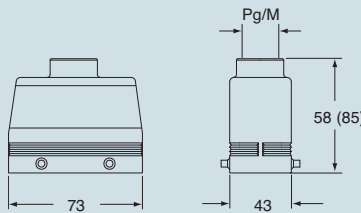

insert centre distance:  
57 x 27 mm

hoods  
with 4 pegs

hoods  
with 2 pegs

description	part No.		part No.		part No.		part No.	
		entry Pg		entry M		entry Pg		entry M
with pegs, side entry	<b>CHO 10</b>	16	<b>MHO 10.20</b>	20	<b>CHO 10 L</b>	16	<b>MHO 10 L20</b>	20
with pegs, side entry			<b>MHO 10.25</b>	25			<b>MHO 10 L25</b>	25
with pegs, side entry, high construction	<b>CAO 10.21</b>	21	<b>MAO 10.32</b>	32	<b>CAO 10 L21</b>	21	<b>MAO 10 L32</b>	32
with pegs, side entry, high construction	<b>CAO 10.29</b>	29	<b>MAO 10.40</b>	40	<b>CAO 10 L29</b>	29	<b>MAO 10 L40</b>	40
with pegs, top entry	<b>CHV 10</b>	16	<b>MHV 10.20 **</b>	20	<b>CHV 10 L</b>	16	<b>MHV 10 L20 **</b>	20
with pegs, top entry			<b>MHV 10.25</b>	25			<b>MHV 10 L25</b>	25
with pegs, top entry, high construction	<b>CAV 10.21</b>	21	<b>MAV 10.32</b>	32	<b>CAV 10 L21</b>	21	<b>MAV 10 L32</b>	32
with pegs, top entry, high construction	<b>CAV 10.29</b>	29	<b>MAV 10.40</b>	40	<b>CAV 10 L29</b>	29	<b>MAV 10 L40</b>	40
with pegs, frontal entry, high construction	<b>CAF 10</b>	16	<b>MAF 10.20</b>	20				
with pegs, frontal entry, high constr., without adaptor *	<b>CFF 10</b>	16	<b>MFF 10.20</b>	20				

\* enclosure without adaptor, threaded on the body, to be used only with a complete cable clamp.

\*\* can only be used with a complete cable clamp (to be purchased separately)

dimensions in mm

**CHO (CAO) and MHO (MAO)**

dimensions in mm

**CHO L (CAO L) and MHO L (MAO L)**

**CHV (CAV) and MHV (MAV)**

**CHV L (CAV L) and MHV L (MAV L)**

**CAF/CFF and MAF/MFF**

**CALUS**® Type 4/4X/12

dimensions shown are not binding and may be changed without notice

size 57.27