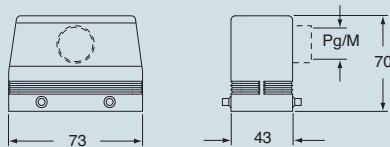

insert centre distance:  
57 x 27 mm

hoods  
with 4 pegs

hoods  
with 2 pegs

description	part No.		part No.		part No.		part No.	
		entry Pg		entry M		entry Pg		entry M
with pegs, side entry	<b>CHO 10</b>	16	<b>MHO 10.20</b>	20	<b>CHO 10 L</b>	16	<b>MHO 10 L20</b>	20
with pegs, side entry			<b>MHO 10.25</b>	25			<b>MHO 10 L25</b>	25
with pegs, side entry, high construction	<b>CAO 10.21</b>	21	<b>MAO 10.32</b>	32	<b>CAO 10 L21</b>	21	<b>MAO 10 L32</b>	32
with pegs, side entry, high construction	<b>CAO 10.29</b>	29	<b>MAO 10.40</b>	40	<b>CAO 10 L29</b>	29	<b>MAO 10 L40</b>	40
with pegs, top entry	<b>CHV 10</b>	16	<b>MHV 10.20 **</b>	20	<b>CHV 10 L</b>	16	<b>MHV 10 L20 **</b>	20
with pegs, top entry			<b>MHV 10.25</b>	25			<b>MHV 10 L25</b>	25
with pegs, top entry, high construction	<b>CAV 10.21</b>	21	<b>MAV 10.32</b>	32	<b>CAV 10 L21</b>	21	<b>MAV 10 L32</b>	32
with pegs, top entry, high construction	<b>CAV 10.29</b>	29	<b>MAV 10.40</b>	40	<b>CAV 10 L29</b>	29	<b>MAV 10 L40</b>	40
with pegs, frontal entry, high construction	<b>CAF 10</b>	16	<b>MAF 10.20</b>	20				
with pegs, frontal entry, high constr., without adaptor *	<b>CFF 10</b>	16	<b>MFF 10.20</b>	20				

\* enclosure without adaptor, threaded on the body, to be used only with a complete cable clamp.

\*\* can only be used with a complete cable clamp (to be purchased separately)

dimensions in mm

**CHO (CAO) and MHO (MAO)**

dimensions in mm

**CHO L (CAO L) and MHO L (MAO L)**

**CHV (CAV) and MHV (MAV)**

**CHV L (CAV L) and MHV L (MAV L)**

**CAF/CFF and MAF/MFF**

**CALUS**® Type 4/4X/12

dimensions shown are not binding and may be changed without notice