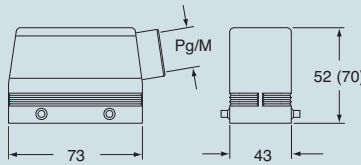

insert centre distance:  
57 x 27 mm

hoods  
with 4 pegs

hoods  
with 2 pegs

description	part No.		part No.		part No.		part No.	
		entry Pg		entry M		entry Pg		entry M
with pegs, side entry	<b>CHO 10</b>	16	<b>MHO 10.20</b>	20	<b>CHO 10 L</b>	16	<b>MHO 10 L20</b>	20
with pegs, side entry			<b>MHO 10.25</b>	25			<b>MHO 10 L25</b>	25
with pegs, side entry, high construction	<b>CAO 10.21</b>	21	<b>MAO 10.32</b>	32	<b>CAO 10 L21</b>	21	<b>MAO 10 L32</b>	32
with pegs, side entry, high construction	<b>CAO 10.29</b>	29	<b>MAO 10.40</b>	40	<b>CAO 10 L29</b>	29	<b>MAO 10 L40</b>	40
with pegs, top entry	<b>CHV 10</b>	16	<b>MHV 10.20 **</b>	20	<b>CHV 10 L</b>	16	<b>MHV 10 L20 **</b>	20
with pegs, top entry			<b>MHV 10.25</b>	25			<b>MHV 10 L25</b>	25
with pegs, top entry, high construction	<b>CAV 10.21</b>	21	<b>MAV 10.32</b>	32	<b>CAV 10 L21</b>	21	<b>MAV 10 L32</b>	32
with pegs, top entry, high construction	<b>CAV 10.29</b>	29	<b>MAV 10.40</b>	40	<b>CAV 10 L29</b>	29	<b>MAV 10 L40</b>	40
with pegs, frontal entry, high construction	<b>CAF 10</b>	16	<b>MAF 10.20</b>	20				
with pegs, frontal entry, high constr., without adaptor *	<b>CFF 10</b>	16	<b>MFF 10.20</b>	20				

\* enclosure without adaptor, threaded on the body, to be used only with a complete cable clamp.

\*\* can only be used with a complete cable clamp (to be purchased separately)

dimensions in mm

**CHO (CAO) and MHO (MAO)**

dimensions in mm

**CHO L (CAO L) and MHO L (MAO L)**

**CHV (CAV) and MHV (MAV)**

**CHV L (CAV L) and MHV L (MAV L)**

**CAF/CFF and MAF/MFF**

**CALUS**® Type 4/4X/12

dimensions shown are not binding and may be changed without notice