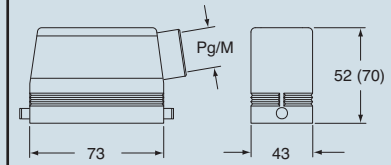

insert centre distance:  
57 x 27 mm

hoods  
with 4 pegs

hoods  
with 2 pegs

description	part No.		part No.		part No.		part No.	
		entry Pg		entry M		entry Pg		entry M
with pegs, side entry	<b>CHO 10</b>	16	<b>MHO 10.20</b>	20	<b>CHO 10 L</b>	16	<b>MHO 10 L20</b>	20
with pegs, side entry			<b>MHO 10.25</b>	25			<b>MHO 10 L25</b>	25
with pegs, side entry, high construction	<b>CAO 10.21</b>	21	<b>MAO 10.32</b>	32	<b>CAO 10 L21</b>	21	<b>MAO 10 L32</b>	32
with pegs, side entry, high construction	<b>CAO 10.29</b>	29	<b>MAO 10.40</b>	40	<b>CAO 10 L29</b>	29	<b>MAO 10 L40</b>	40
with pegs, top entry	<b>CHV 10</b>	16	<b>MHV 10.20 **</b>	20	<b>CHV 10 L</b>	16	<b>MHV 10 L20 **</b>	20
with pegs, top entry			<b>MHV 10.25</b>	25			<b>MHV 10 L25</b>	25
with pegs, top entry, high construction	<b>CAV 10.21</b>	21	<b>MAV 10.32</b>	32	<b>CAV 10 L21</b>	21	<b>MAV 10 L32</b>	32
with pegs, top entry, high construction	<b>CAV 10.29</b>	29	<b>MAV 10.40</b>	40	<b>CAV 10 L29</b>	29	<b>MAV 10 L40</b>	40
with pegs, frontal entry, high construction	<b>CAF 10</b>	16	<b>MAF 10.20</b>	20				
with pegs, frontal entry, high constr., without adaptor *	<b>CFF 10</b>	16	<b>MFF 10.20</b>	20				

\* enclosure without adaptor, threaded on the body, to be used only with a complete cable clamp.

\*\* can only be used with a complete cable clamp (to be purchased separately)

dimensions in mm

**CHO (CAO) and MHO (MAO)**

dimensions in mm

**CHO L (CAO L) and MHO L (MAO L)**

**CHV (CAV) and MHV (MAV)**

**CHV L (CAV L) and MHV L (MAV L)**

**CAF/CFF and MAF/MFF**

**CALUS**® Type 4/4X/12

dimensions shown are not binding and may be changed without notice