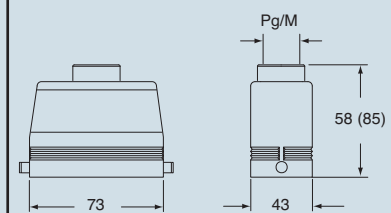

insert centre distance:  
57 x 27 mm

hoods  
with 4 pegs

hoods  
with 2 pegs

description	part No.		part No.		part No.		part No.	
		entry Pg		entry M		entry Pg		entry M
with pegs, side entry	<b>CHO 10</b>	16	<b>MHO 10.20</b>	20	<b>CHO 10 L</b>	16	<b>MHO 10 L20</b>	20
with pegs, side entry			<b>MHO 10.25</b>	25			<b>MHO 10 L25</b>	25
with pegs, side entry, high construction	<b>CAO 10.21</b>	21	<b>MAO 10.32</b>	32	<b>CAO 10 L21</b>	21	<b>MAO 10 L32</b>	32
with pegs, side entry, high construction	<b>CAO 10.29</b>	29	<b>MAO 10.40</b>	40	<b>CAO 10 L29</b>	29	<b>MAO 10 L40</b>	40
with pegs, top entry	<b>CHV 10</b>	16	<b>MHV 10.20 **</b>	20	<b>CHV 10 L</b>	16	<b>MHV 10 L20 **</b>	20
with pegs, top entry			<b>MHV 10.25</b>	25			<b>MHV 10 L25</b>	25
with pegs, top entry, high construction	<b>CAV 10.21</b>	21	<b>MAV 10.32</b>	32	<b>CAV 10 L21</b>	21	<b>MAV 10 L32</b>	32
with pegs, top entry, high construction	<b>CAV 10.29</b>	29	<b>MAV 10.40</b>	40	<b>CAV 10 L29</b>	29	<b>MAV 10 L40</b>	40
with pegs, frontal entry, high construction	<b>CAF 10</b>	16	<b>MAF 10.20</b>	20				
with pegs, frontal entry, high constr., without adaptor *	<b>CFF 10</b>	16	<b>MFF 10.20</b>	20				

\* enclosure without adaptor, threaded on the body, to be used only with a complete cable clamp.

\*\* can only be used with a complete cable clamp (to be purchased separately)

dimensions in mm

**CHO (CAO) and MHO (MAO)**

dimensions in mm

**CHO L (CAO L) and MHO L (MAO L)**

**CHV (CAV) and MHV (MAV)**

**CHV L (CAV L) and MHV L (MAV L)**

**CAF/CFF and MAF/MFF**

**CALUS**® Type 4/4X/12

dimensions shown are not binding and may be changed without notice

size 57.27